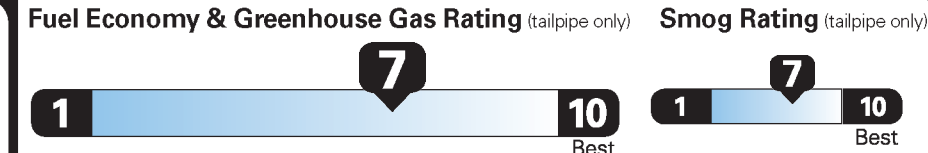

SAFETY/SECURITY

- ADVANCETRAC® WITH RSC®
- AIRBAG - DRIVER KNEE
- AIRBAGS - DUAL STAGE FRONT
- AIRBAGS - FRONT SEAT MOUNTED SIDE IMPACT
- AIRBAGS - SAFETY CANOPY®
- LATCH CHILD SAFETY SYSTEM
- PERSONAL SAFETY SYSTEM™
- SOS POST-CRASH ALERT SYS™
- TIRE PRESSURE MONIT SYS

WARRANTY

- 3YR/36,000 BUMPER / BUMPER
- 5YR/60,000 POWERTRAIN
- 5YR/60,000 ROADSIDE ASSIST

INCLUDED ON THIS VEHICLE

(MSRP)

EQUIPMENT GROUP 200A

OPTIONAL EQUIPMENT/OTHER

2020 MODEL YEAR	
STAR WHITE METALLIC TRI-COAT	595.00
.17" SHDW SLVR-PNTD ALUM WHEEL	
225/65R17 102H A/S BSW TIRES	
FORD CO-PILOT360 ASSIST	695.00
.VOICE-ACTV TOUCH-SCR NAV SYS	
.ADAPTIVE CRUISE W/STOP AND GO	
FRONT LICENSE PLATE BRACKET	NO CHARGE

PRICE INFORMATION

BASE PRICE	$27,105.00
TOTAL OPTIONS/OTHER	1,290.00
TOTAL VEHICLE & OPTIONS/OTHER	28,395.00
DESTINATION & DELIVERY	1,245.00

EPA DOT Fuel Economy and Environment

Gasoline Vehicle

Fuel Economy

30 MPG
combined city/hwy

27 city

33 highway

3.3 gallons per 100 miles

Small SUVs range from 16 to 120 MPG. The best vehicle rates 136 MPGe.

You save $750
in fuel costs over 5 years compared to the average new vehicle.

Annual fuel cost $1,350

This vehicle emits 297 grams CO₂ per mile. The best emits 0 grams per mile (tailpipe only). Producing and distributing fuel also create emissions; learn more at fueleconomy.gov.

Actual results will vary for many reasons, including driving conditions and how you drive and maintain your vehicle. The average new vehicle gets 27 MPG and costs $7,500 to fuel over 5 years. Cost estimates are based on 15,000 miles per year at $2.70 per gallon. MPGe is miles per gasoline gallon equivalent. Vehicle emissions are a significant cause of climate change and smog.

fueleconomy.gov

Calculate personalized estimates and compare vehicles

Smartphone QR Code™

GOVERNMENT 5-STAR SAFETY RATINGS

Overall Vehicle Score ★★★★★
Based on the combined ratings of frontal, side and rollover. Should ONLY be compared to other vehicles of similar size and weight.

Frontal Crash ★★★★★
Driver Passenger
Based on the risk of injury in a frontal impact. Should ONLY be compared to other vehicles of similar size and weight.

Side Crash ★★★★★
Front seat Rear seat
Based on the risk of injury in a side impact.

Rollover ★★★★★
Based on the risk of rollover in a single-vehicle crash.

Star ratings range from 1 to 5 stars (★★★★★), with 5 being the highest. Source: National Highway Traffic Safety Administration (NHTSA). www.safercar.gov or 1-888-327-4236

FordPass Connect™

Download the FordPass™ app* and you can:

1. **Access Vehicle Control Features**
2. Remotely start, lock and unlock your vehicle.
   - Locate your vehicle and check approximate fuel range.
   - Receive vehicle health alerts.

1. **Activate 4G LTE Wi-Fi Hotspot**
2. New vehicles include a 3-month or 3GB data (whichever comes first) Wi-Fi trial.
   - Connect up to ten Wi-Fi-equipped devices.

The FordPass Connect™ modem is active and sending vehicle data (e.g., diagnostics) to Ford. See in-vehicle Settings for connectivity options.

Insist on Ford Protect! The only extended service plan fully backed by Ford and honored at every Ford dealership in the U.S., Canada and Mexico. See your Ford dealer or visit www.FordOwner.com.

WARNING: Operating, servicing and maintaining a passenger vehicle, pickup truck, van, or off-road vehicle can expose you to chemicals including engine exhaust, carbon monoxide, phthalates, and lead, which are known to the State of California to cause cancer and birth defects or other reproductive harm. To minimize exposure, avoid breathing exhaust, do not idle the engine except as necessary, service your vehicle in a well-ventilated area and wear gloves or wash your hands frequently when servicing your vehicle. For more information go to www.P65Warnings.ca.gov/passenger-vehicle.

SCAN OR TEXT 1FLUC00084 TO 48028

Msg & Data rates may apply. Text HELP for help

www.ford.com/help/privacy-terms/